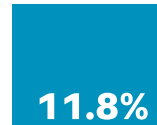

### 5 YEAR POPULATION GROWTH

Education  
(some college or more)

67.1%

Avg. Household  
Income

\$113,084

Labor Force

52,394

Median / Avg. Age