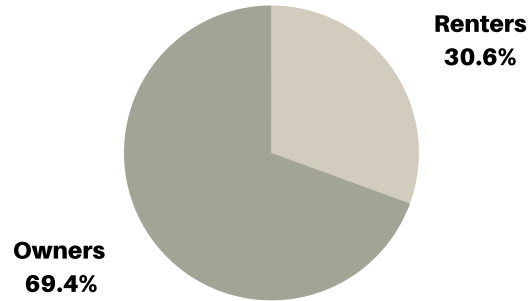

Population of 496,701 within a 20-Minute Drive

MURRIETA COMMUNITY PROFILE SNAPSHOT

HOME OWNERSHIP