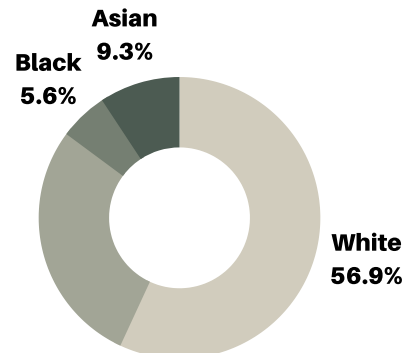

### 5 YEAR HOUSEHOLD GROWTH

### 5 YEAR POPULATION GROWTH

Education  
(some college or more)

67.1%

Avg. Household  
Income

\$113,084

Labor Force

52,394

Median / Avg. Age

### RACE & ETHNICITY

Households

36,876

Daytime Population

100,955