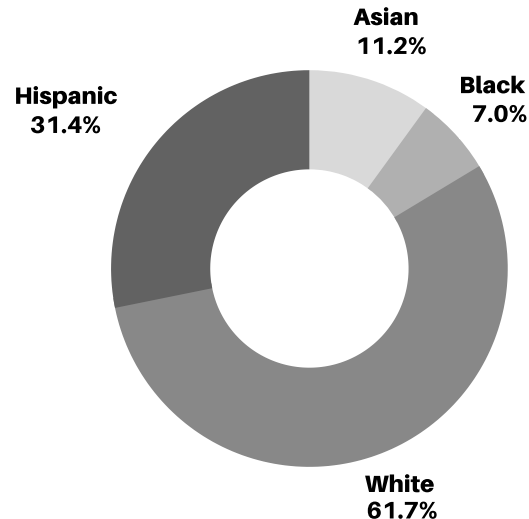

Population of **532,186** within a 20-Minute Drive

**MURRIETA
COMMUNITY
PROFILE
SNAPSHOT**

TOTAL CITY
POPULATION
117,683

HOME OWNERSHIP

Education
(some college or more)
67.3%

Avg. / Median
Household Income
\$122,207 / \$95,870

White Collar 33,375 Blue Collar 8,732

Labor Force
59,533

Median /Avg. Age
36.1 / 37.7

RACE & ETHNICITY

**5 YEAR
HOUSEHOLD
GROWTH**

**5 YEAR
POPULATION
GROWTH**

Households
36,009

Daytime Population
102,768