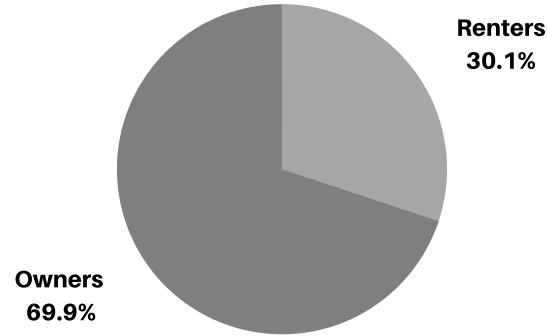

Population of **532,186** within a 20-Minute Drive

**MURRIETA
COMMUNITY
PROFILE
SNAPSHOT**

TOTAL CITY
POPULATION
117,683

HOME OWNERSHIP

Education
(some college or more)
67.3%

Avg. / Median
Household Income
\$122,207 / \$95,870

White Collar 33,375 Blue Collar 8,732

Labor Force
59,533

Median /Avg. Age
36.1 / 37.7

RACE & ETHNICITY

**5 YEAR
HOUSEHOLD
GROWTH**

**5 YEAR
POPULATION
GROWTH**

Households
36,009

Daytime Population
102,768