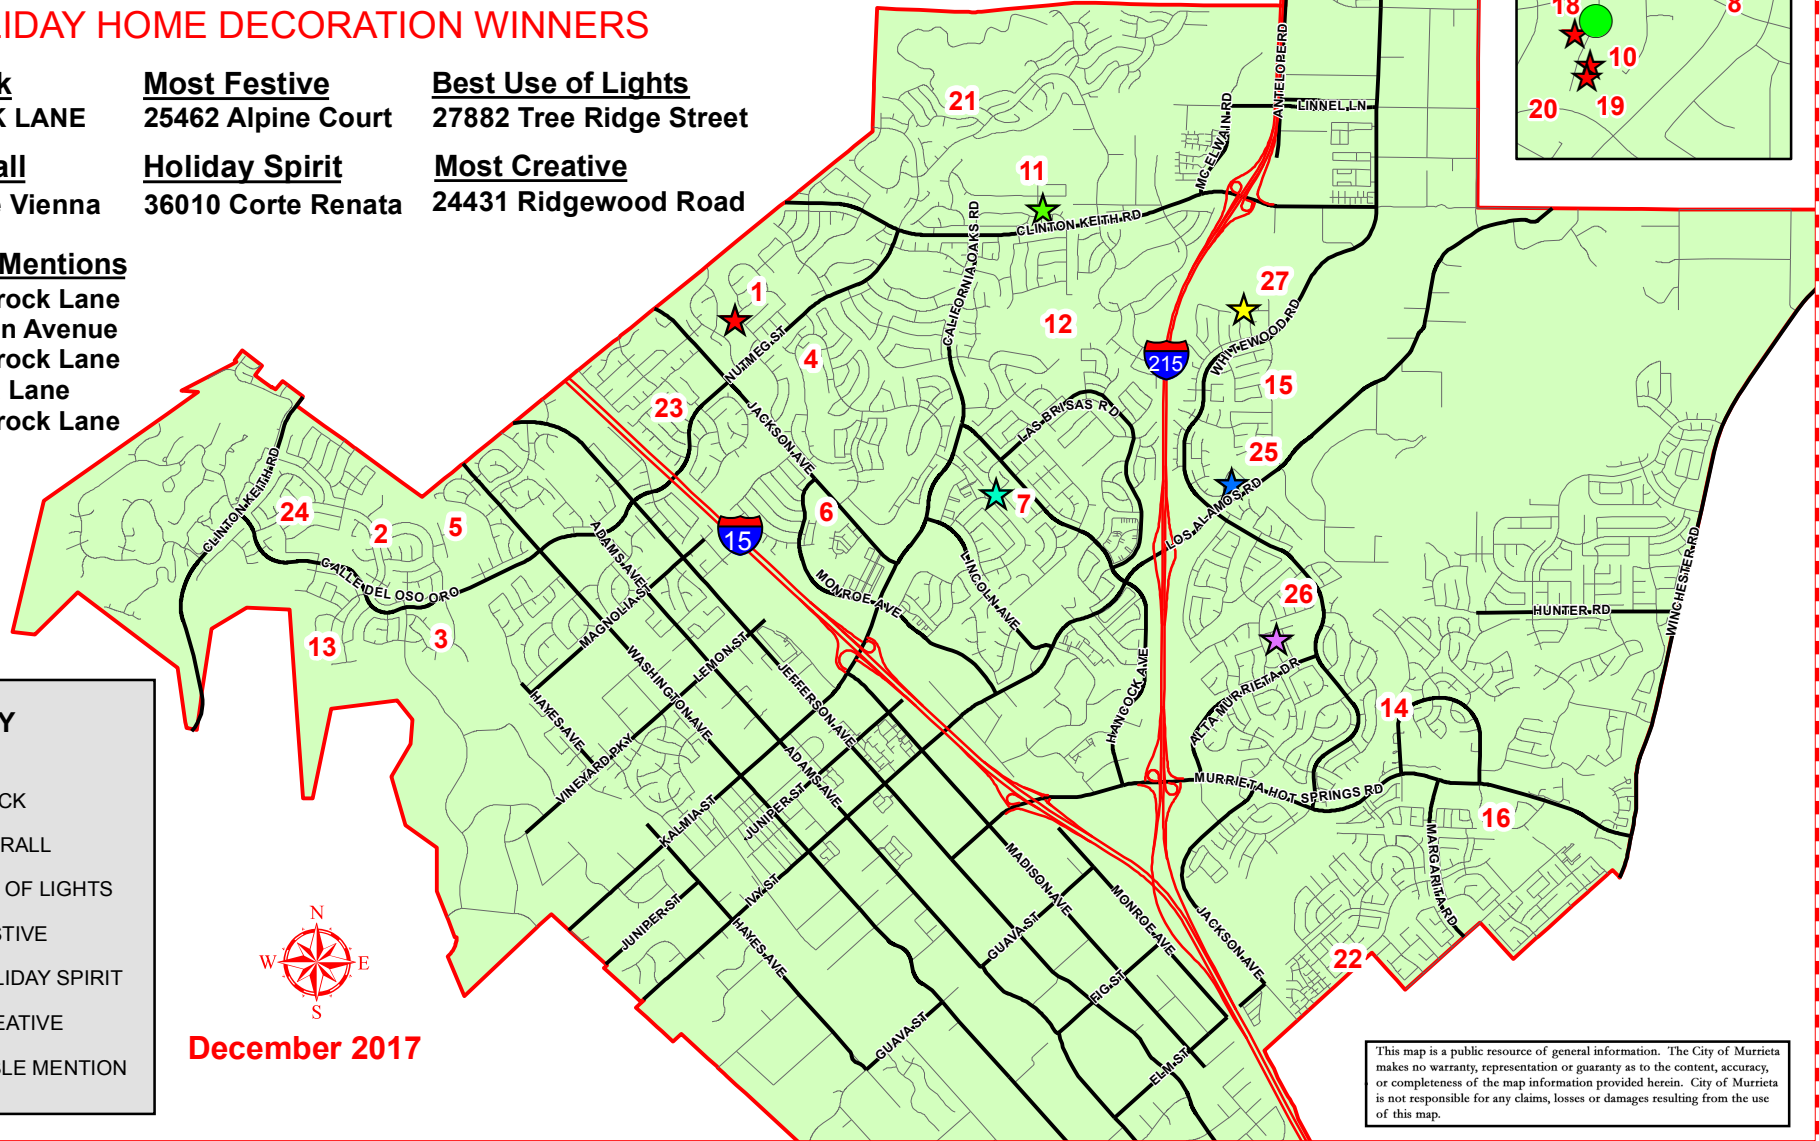

2017 HOLIDAY HOME DECORATION ENTRIES

- | | | |
|-----------------------------|-------------------------------|---------------------------------|
| 1. 23633 LINCOLN AVE | 10. 33700 SHAMROCK LANE | 19. 33712 SHAMROCK LANE |
| 2. 23745 CLOVERLEAF WAY | 11. 36010 CORTE RENATA | 20. 33723 SHAMROCK LANE |
| 3. 23821 PEPPER LEAF STREET | 12. 24482 JACARTE DRIVE | 21. 35817 ABELIA STREET |
| 4. 23866 VIA DE GEMA LINDA | 13. 38109 PLACER CREEK STREET | 22. 40388 SADDLEBROOK SREET |
| 5. 23930 VIA ALISOL | 14. 39696 WILD FLOWER DRIVE | 23. 41085 CARDINAL FLOWER DRIVE |
| 6. 24080 ORLEANS LANE | 15. 27822 CANYON HILLS WAY | 24. 42789 OAK VIEW PLACE |
| 7. 24431 RIDGEWOOD RD | 16. 39872 DE VENDOME COURT | 25. 25021 CORTE VIENNA |
| 8. 33600 ZINNIA LANE | 17. 33588 ZINNIA DR | 26. 25462 ALPINE COURT |
| 9. 33611 ZINNIA LANE | 18. 33675 SHAMROCK LANE | 27. 27882 TREE RIDGE STREET |

2017 HOLIDAY HOME DECORATION WINNERS

- | | | |
|---|---|--|
| Best Block
SHAMROCK LANE | Most Festive
25462 Alpine Court | Best Use of Lights
27882 Tree Ridge Street |
| Best Overall
25021 Corte Vienna | Holiday Spirit
36010 Corte Renata | Most Creative
24431 Ridgewood Road |

Honorable Mentions

- 33712 Shamrock Lane
- 23633 Lincoln Avenue
- 33675 Shamrock Lane
- 33600 Zinnia Lane
- 33700 Shamrock Lane

KEY

WINNER

- BEST BLOCK
- ★ BEST OVERALL
- ★ BEST USE OF LIGHTS
- ★ MOST FESTIVE
- ★ MOST HOLIDAY SPIRIT
- ★ MOST CREATIVE
- ★ HONORABLE MENTION