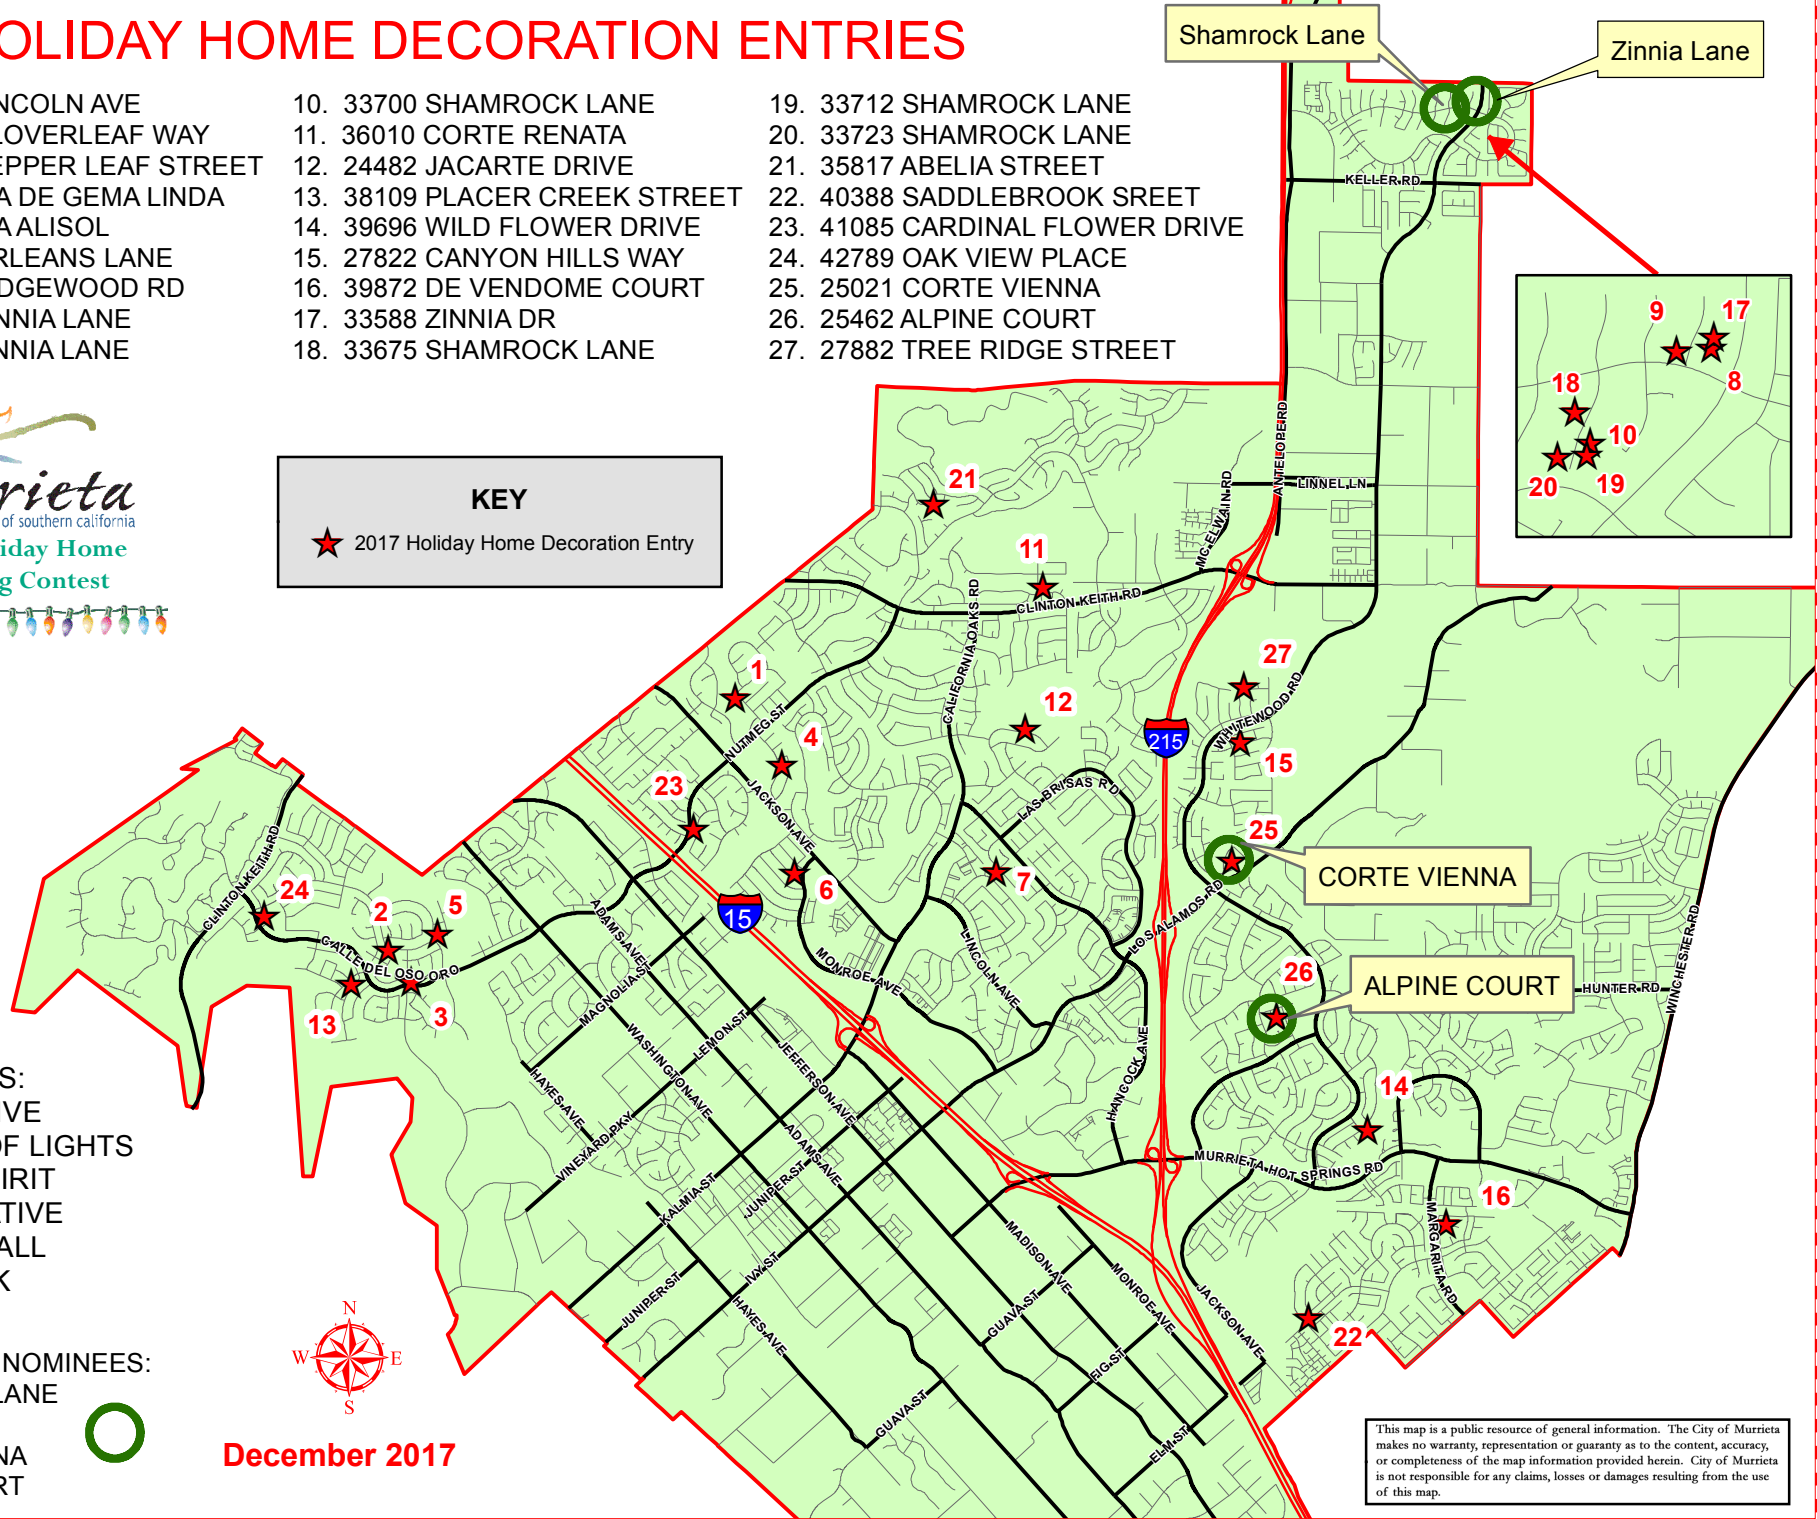

KEY

★ 2017 Holiday Home Decoration Entry