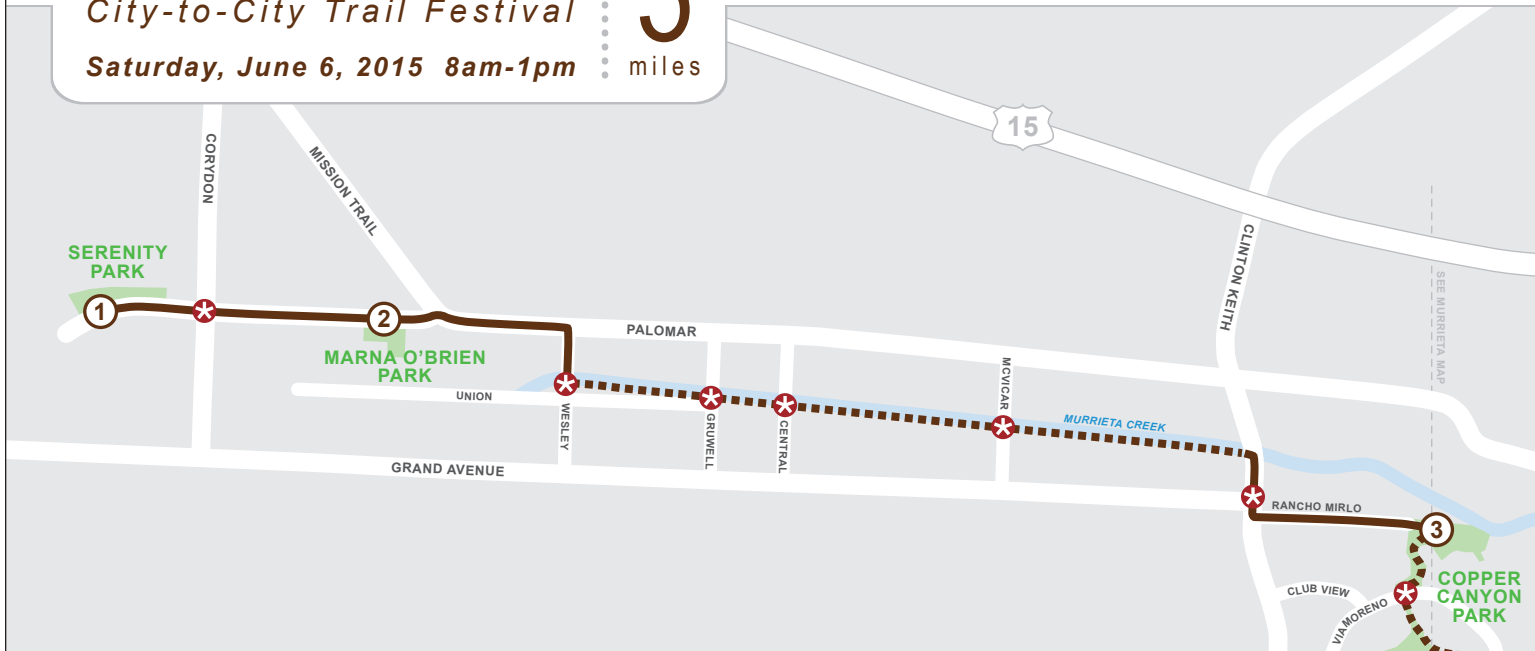

Murrieta Creek Trail

City-to-City Trail Festival

Saturday, June 6, 2015 8am-1pm

5

miles

LAKE ELSINORE | WILDOMAR

Trail Route (on street)

Trail Route (off street)

Street Crossing

1 MILE

① SERENITY PARK

Event staging area /
Passport activity location

② MARNA O'BRIEN PARK

Event staging area /
Passport activity location

③ COPPER CANYON PARK

Event staging area /
Passport activity location