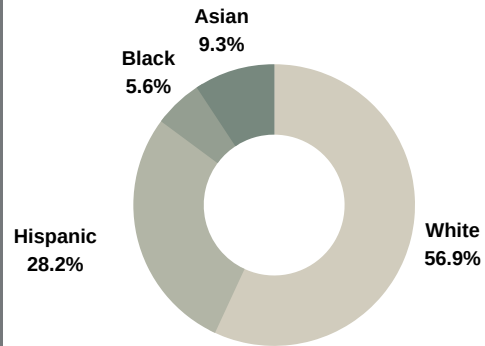

Race & Ethnicity